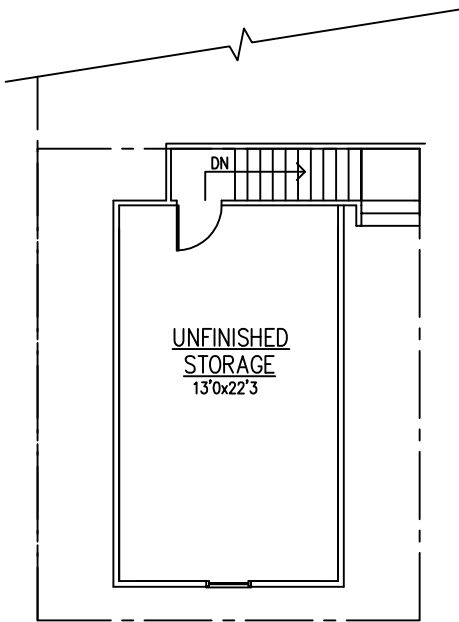

Bridgewater Commons

Lot #34

'B' Model

Unfinished 2nd Flr. Storage
290 Sq. Ft.

Main Level Living
2,274 Sq. Ft.

Screen Porch
150 Sq. Ft.

Garage
635 Sq. Ft.

Contact
Jane Price
815-1075