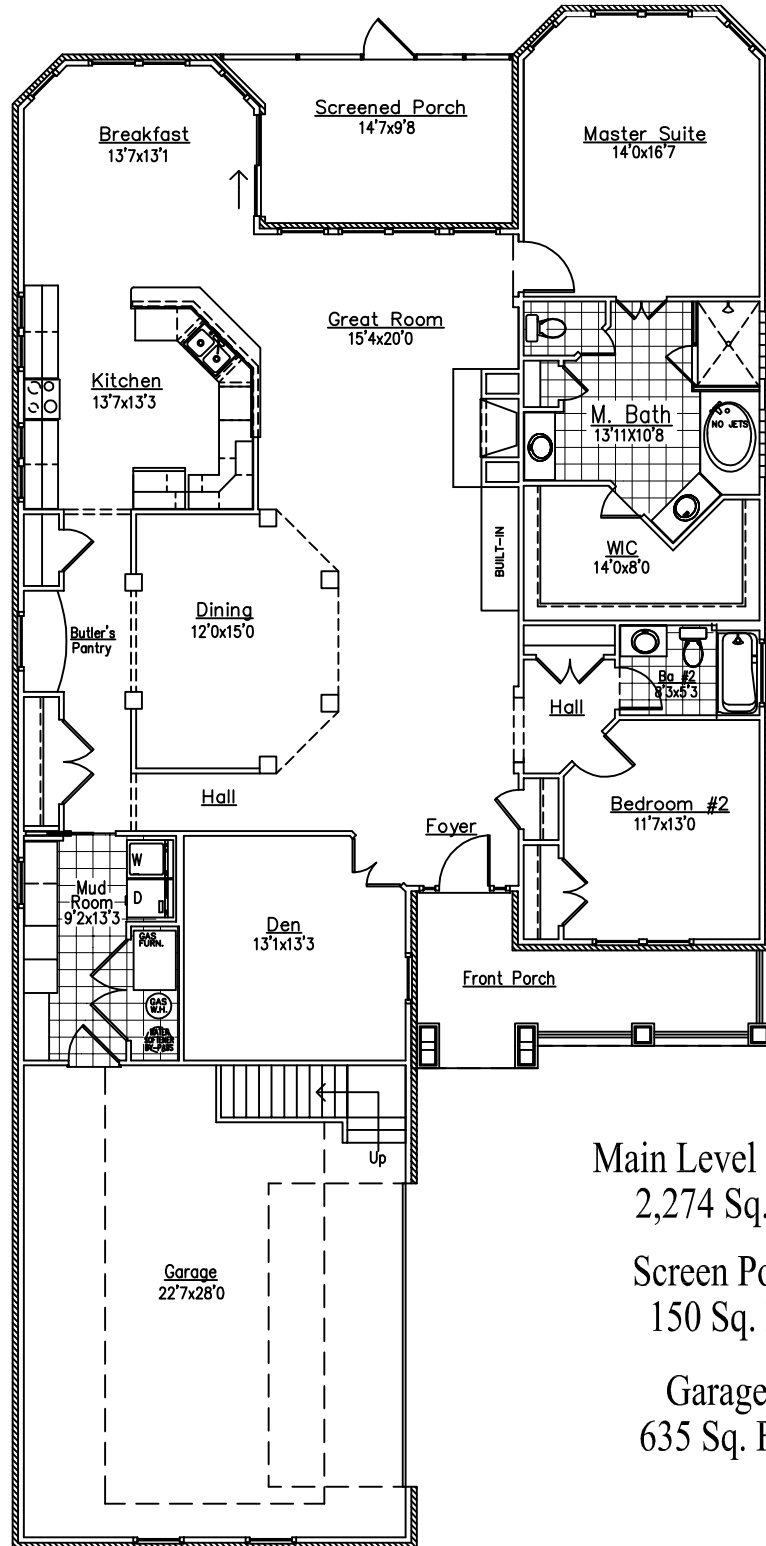

Bridgewater Commons

Lot #34

'B' Model

Unfinished 2nd Flr. Storage
290 Sq. Ft.

Main Level Living
2,274 Sq. Ft.

Screen Porch
150 Sq. Ft.

Garage
635 Sq. Ft.

Contact
Jane Price
815-1075